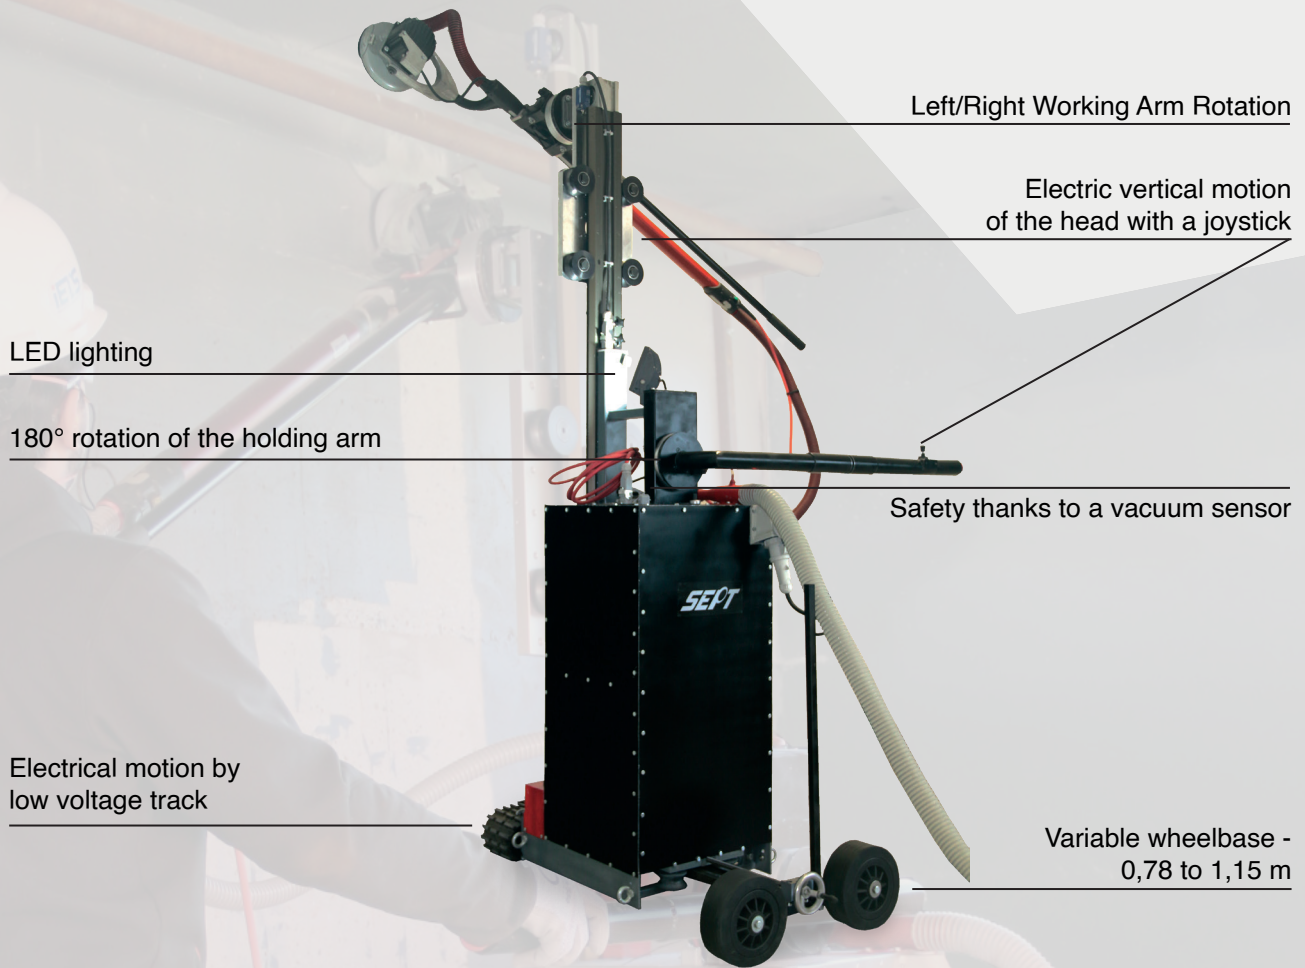

## SEMI-AUTOMATIC GRINDER - WALL

Left/Right Working Arm Rotation

Electric vertical motion of the head with a joystick

LED lighting

180° rotation of the holding arm

Safety thanks to a vacuum sensor

Electrical motion by low voltage track

Variable wheelbase - 0,78 to 1,15 m

The **GAZELLOMUR** is a semi-automatic sander that will allow you to sand the walls without any effort, mainly used in demolition, asbestos removal and dismantling. Its brushless motor allows to have a machine without noise, without vibrations with increased longevity, while being waterproof (IP65).

The central mast is foldable and foldable without disassembly to facilitate transport and accessibility.

This machine must be used with an **industrial vacuum at LONGOPAC®**

PROTECTION FACTOR .....	IP65
WEIGHT .....	124 kg
SOUND LEVEL .....	60 dB
Ø CUP WHEEL .....	165 mm
POWER OUTPUT .....	2 200 W
VIBRATION .....	0,35 M.S <sup>2</sup>
BORE .....	DAISY
ROTATION .....	4800 RPM
VOLTAGE .....	110 V / 220 V
DIMENSIONS .....	1,10 x 0,56 x 1,70 m

### ACCESSORIES

DUST SHROUD

DIAMOND CUP WHEEL