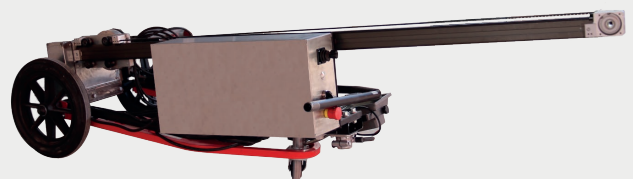

FOLDED TROLLEY FOR ACCESSIBILITY & TRANSPORTATION